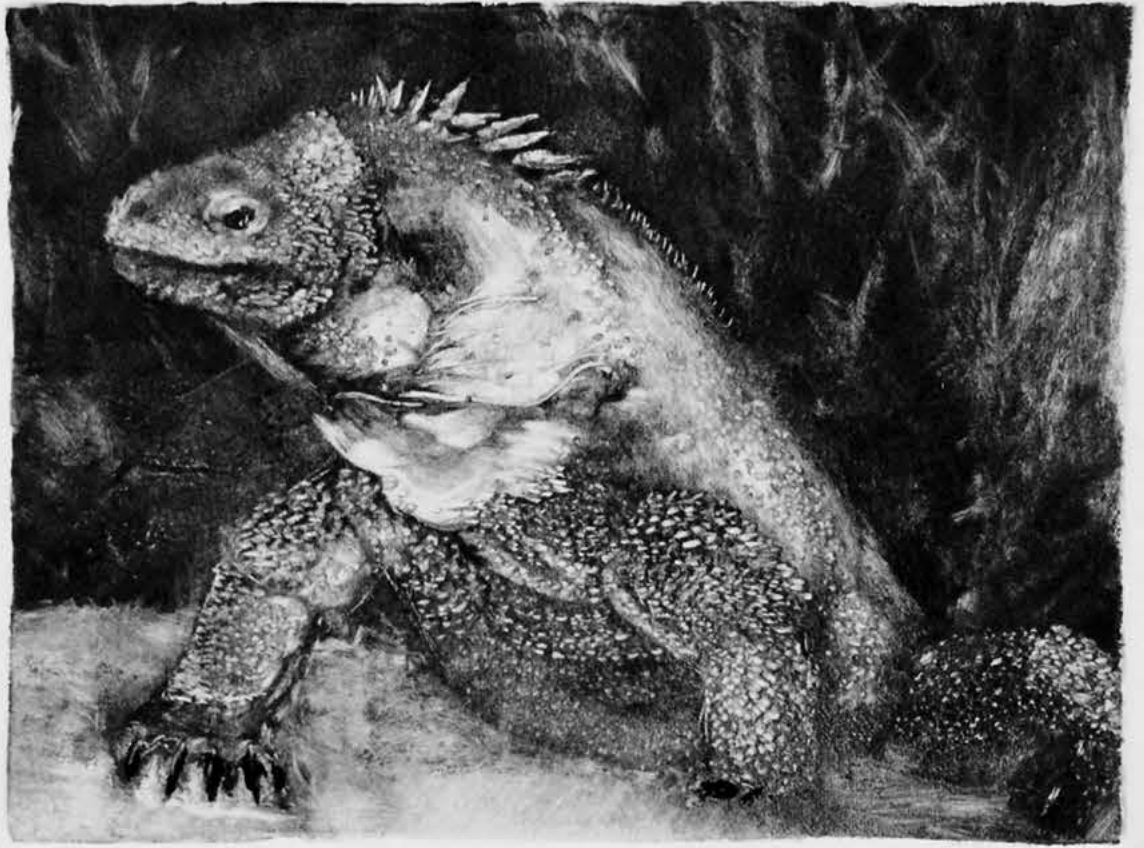

SCNY Monotype Exhibition

Lower Gallery, June 25, 2018 - July 06, 2018

Monotype and monoprint works by current SCNY Artists Members in a variety of styles and printed on the Club's antique presses.

Over the past five years, the Salmagundi Club has revived its old-time tradition of monotype/monoprint printmaking. This historic activity goes back to the 1880s, with the Club being a recognized center for "Monotype Parties" well into the early twentieth century. These Monotype parties continue today on a monthly basis and are open to the public.

Gallery hours Mon-Fri 1-6PM, Sat & Sun 1-5PM.

Pictured (from 2016): "Iguana Rex" by Karen Loew, monotype, 5x7, collection of Del-Bourree & Kristen Bach.

Iguana Rex

Upcoming Events & Exhibitions

SCNY Member Artist Prospectus Page